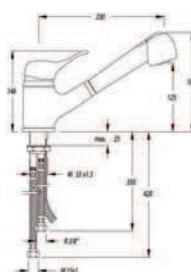

Cr

**1005** Depósito de repisa extraíble para conjunto baño  
Mounting block with height-adjustable panel and tube box for bath deck

Cr

**1005 R** Repisa extraíble para conjunto baño  
Mounting plate for bath deck

## AQUASOL LUX Cocina / Kitchen

**8809**  Monomando vertical de Fregadero caño giratorio, fundido  
Sink mixer with cast spout

Cr  
MD  
B

**8806 CF**  Monomando vertical de Fregadero caño giratorio, fundido  
Sink mixer with high cast spout

Cr  
ME  
E

**8819** Monomando vertical de Fregadero con ducha extraíble de 2 funciones  
Sink mixer with extensible spray shower

Cr