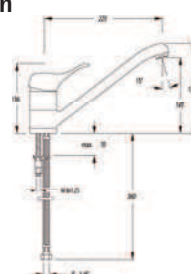

AQUASOL LUX Cocina / Kitchen

8809 ☒ Monomando vertical de Fregadero caño giratorio, fundido
Sink mixer with cast spout

Cr
MD
B