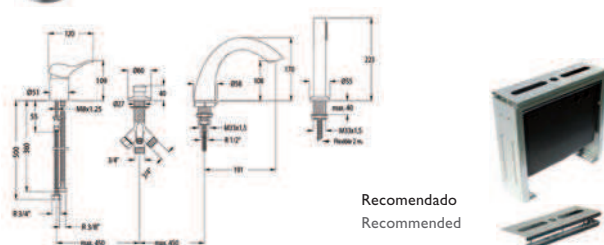

Recomendado
Recommended

AQUASOL LUX Cocina / Kitchen

8809 ☒ Monomando vertical de Fregadero caño giratorio, fundido
Sink mixer with cast spout

Cr
MD
B

8806 CF ☒ Monomando vertical de Fregadero caño giratorio, fundido
Sink mixer with high cast spout

Cr
ME
E

8819 Monomando vertical de Fregadero con ducha extraíble de 2 funciones
Sink mixer with extensible spray shower

Cr