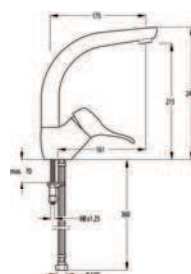

8806 CF ☒ Monomando vertical de Fregadero caño giratorio, fundido
Sink mixer with high cast spout

Cr
ME
E